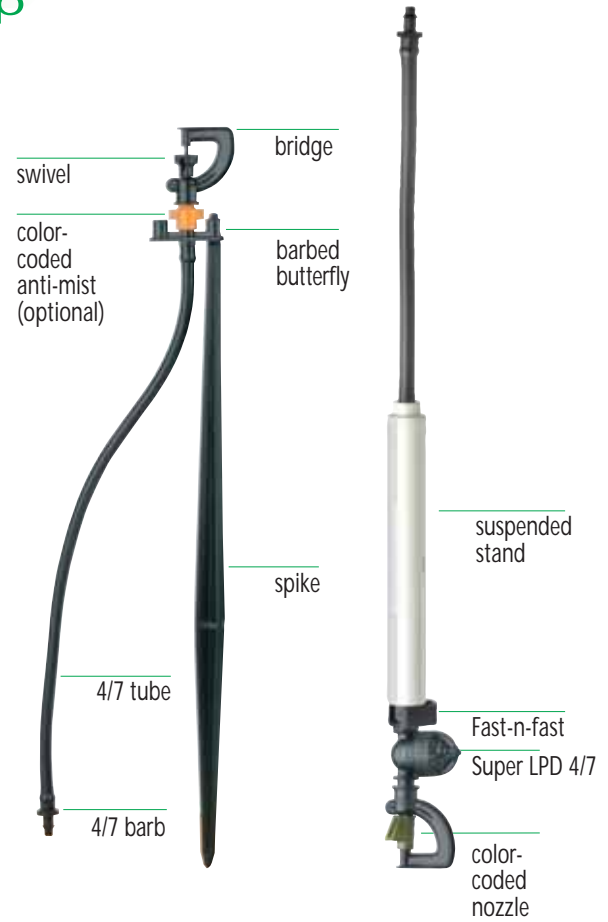

Structure and features

- Broad range of wetted diameters and flow rates
- Full- and part-circle patterns
- Small, medium or large droplets produced by different sprayers, swivels or anti-mist devices

Jardi Modular
with unique mini-valve

Modular Group

Technical data

- Recommended working pressure: 1.5-3.0 bar
- Flow rate: 25-400 l/h
- Wetted diameter: 1-10 m
- Filtration requirement: 130 micron for purple and brown nozzles
200 micron for other nozzles

Flow rate by nozzle (l/h)

Pressure (bar)	Nozzle color & diameter (mm)									
	Violet 0.82	Brown 0.94	Grey 1.16	Green 1.41	Orange 1.50	Yellow 1.73	Blue 1.92	Ivory 2.07	Red 2.18	Black 2.34
1.0	25	32	49	74	85	113	141	166	184	212
1.5	30	37	60	90	105	140	170	204	225	260
2.0	35	43	70	105	120	160	200	235	260	300
2.5	39	50	78	117	134	179	224	263	291	335
3.0	43	55	86	129	147	196	245	288	318	367
3.5	46	60	93	139	159	212	265	311	344	397

Wetted diameter (m) at 2.0 bar and 0.25 m above ground level*

Anti-mist (ø mm)	Nozzle color	Nozzle ø (mm)	Flow rate (l/h)	Static Spreaders							Swivels					
				90°	180°	Mist sprayer	Strip	Close-range spreader	Flat	12 Jets	Small black	Anti-ant	One-sided	Big orange	Inverted	
				0.60	1.80											
	Violet	0.82	35	1.7	2.2	1.5	3.2	0.9	2.8	3.4	5.5	6.0	6.5		5.0	6.0
	Brown	0.94	43	1.7	2.5	1.8	4.2	0.9	3.4	4.5	5.5	6.0	6.5		5.0	6.0
	Grey	1.16	70	2.5	2.7		8.5	0.9	3.4	5.5	6.0	6.5	7.5		5.5	6.5
	Green	1.41	105	3.5	2.7		9.0	0.9	3.4	6.0	6.0	7.0	7.5	9.0	6.5	8.0
	Orange	1.50	120	4.5	2.7		9.0	0.9	4.0	6.0	6.0	7.0	8.0	9.0	7.0	8.5
	Yellow	1.73	160								6.5	8.0	8.0	9.0	7.5	9.0
	Blue	1.92	200									8.0	8.5	9.0	8.0	9.0
	White	2.07	235										8.5	10.0	8.0	9.5
	Red	2.18	260										8.5	10.0	8.5	10.0
	Black	2.34	300										9.0	10.0	8.5	10.0
Green /0.94	Green	1.41	40	2.0	1.2		2.8	0.8	3.5	2.5	4.0				4.5	5.5
Orange/1.16	Orange	1.50	70	2.2	2.2		5.0	0.8	3.5	4.5	5.0				6.0	7.0
Yellow /1.40	Yellow	1.73	90	2.5	2.5		5.5	0.9	4.0	5.0	5.5				6.0	7.5
Blue /1.50	Blue	1.92	120	2.5	2.7		7.0	1.0	4.0	6.0	6.0				6.5	8.0