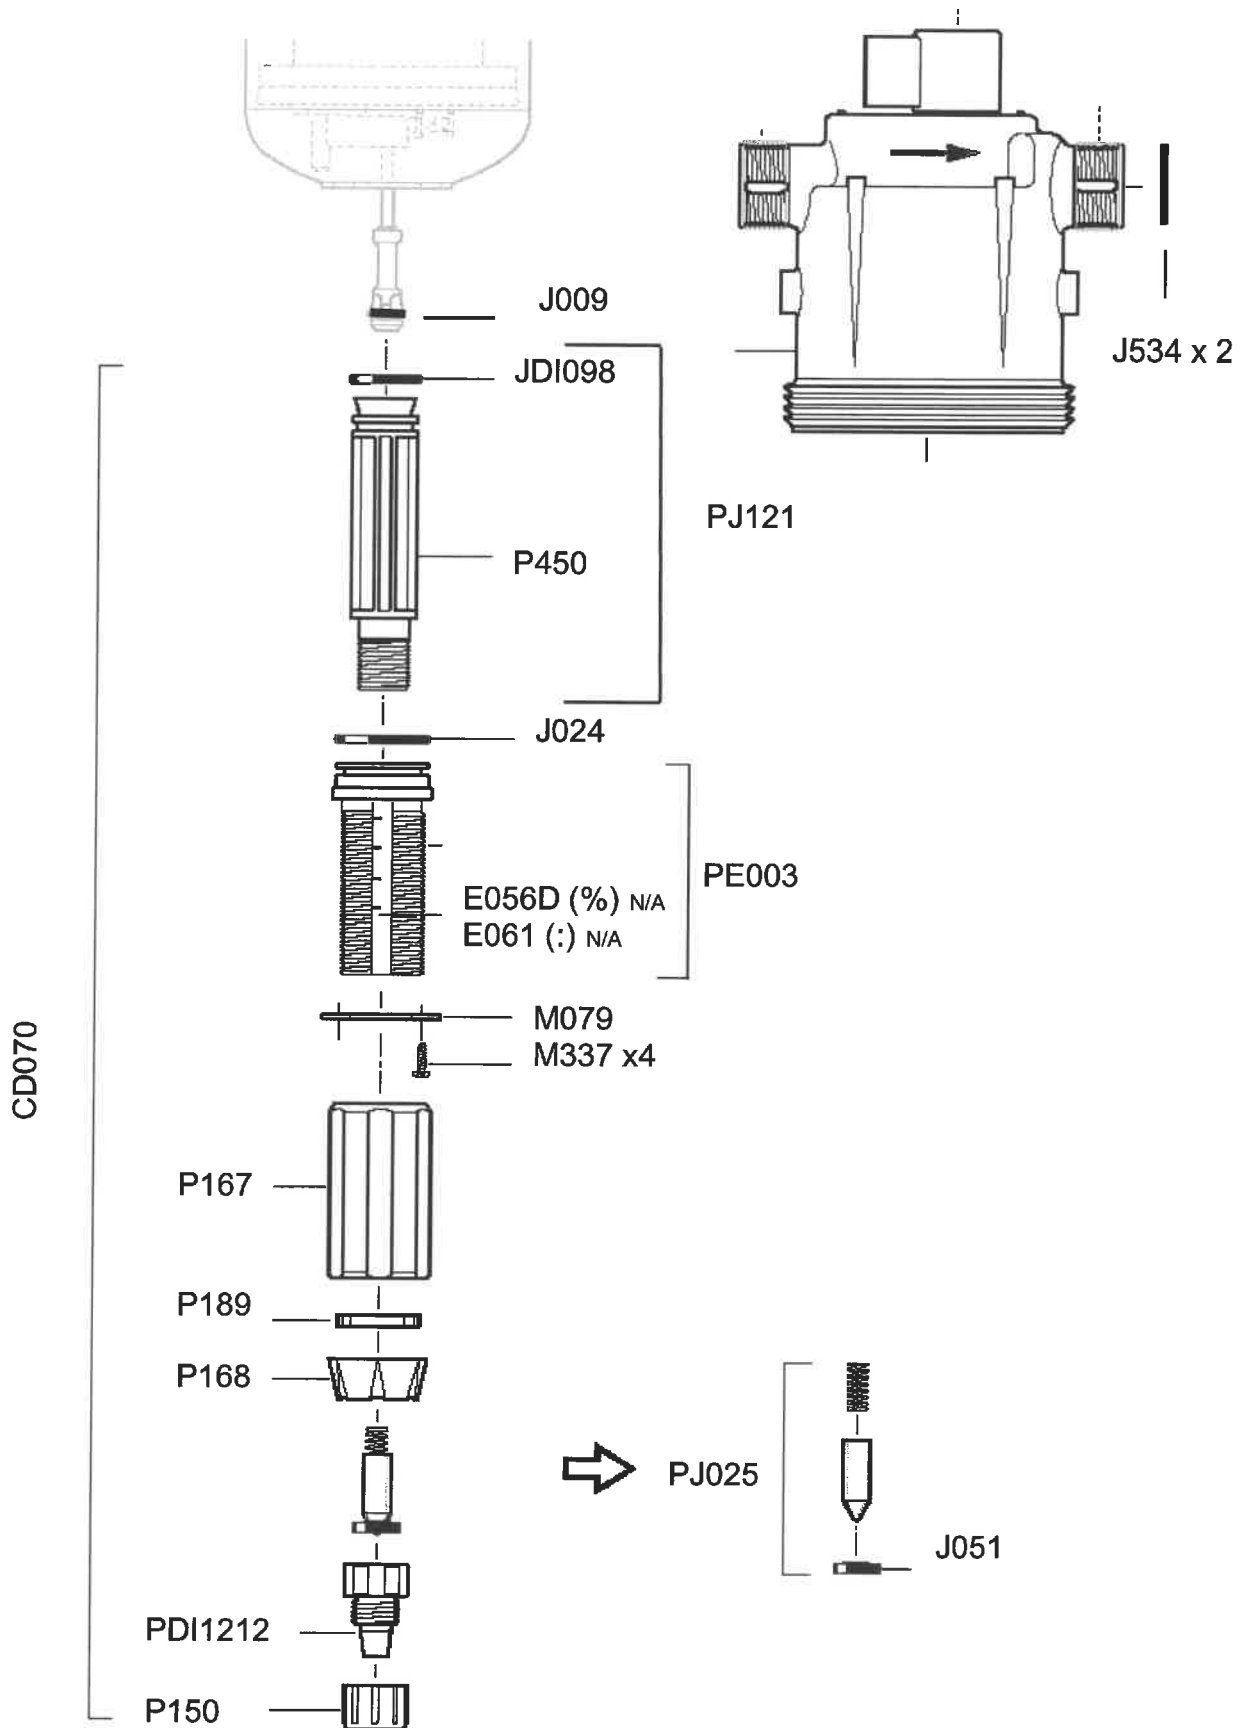

DOSATRON D45RE1.5

4.5m³/h – 0.2% - 1.5%
0.5 – 5 bar

PVDF - MP096P - Upper Body Assembly PVDF Including MP150
PJ063P - Lower Body PVDF and Seal
P221P - Body Connection Nut PVDF

DOSATRON D45RE1.5

4.5m³/h – 0.2% - 1.5%
0.5 – 5 bar

PJ096 – Seal Set, Non Return Valve & Barbed Fitting:-
(J534 x2, J009, PJ121, J024, PJ025, PDI1212)

DOSATRON D45RE1.5

4.5m³/h – 0.2% - 1.5%
0.5 – 5 bar

DOSATRON D45RE1.5

4.5m³/h – 0.2% - 1.5%
0.5 – 5 bar