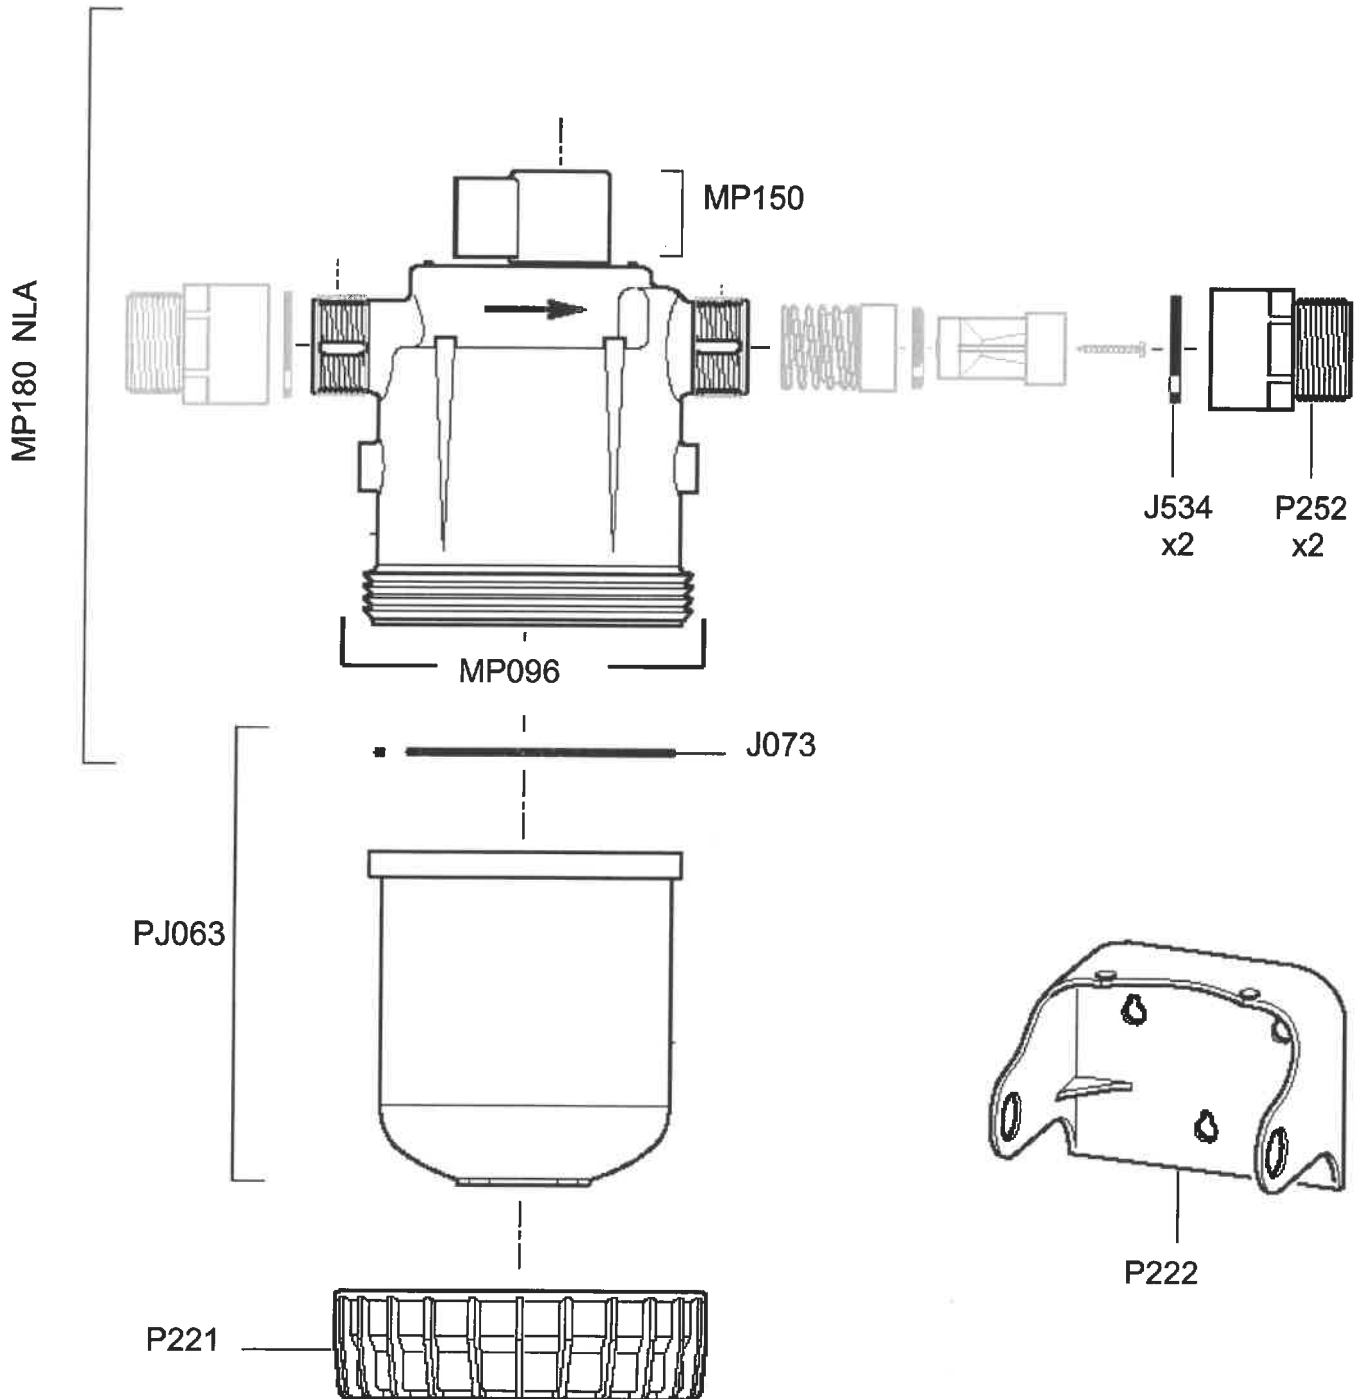

DOSATRON D45RE1.5

4.5m³/h – 0.2% - 1.5%
0.5 – 5 bar

PVDF - MP096P - Upper Body Assembly PVDF Including MP150
PJ063P - Lower Body PVDF and Seal
P221P - Body Connection Nut PVDF

DOSATRON D45RE1.5

4.5m³/h – 0.2% - 1.5%
0.5 – 5 bar

PJ096 – Seal Set, Non Return Valve & Barbed Fitting:-
(J534 x2, J009, PJ121, J024, PJ025, PDI1212)

DOSATRON D45RE1.5

4.5m³/h – 0.2% - 1.5%
0.5 – 5 bar

DOSATRON D45RE1.5

4.5m³/h – 0.2% - 1.5%
0.5 – 5 bar