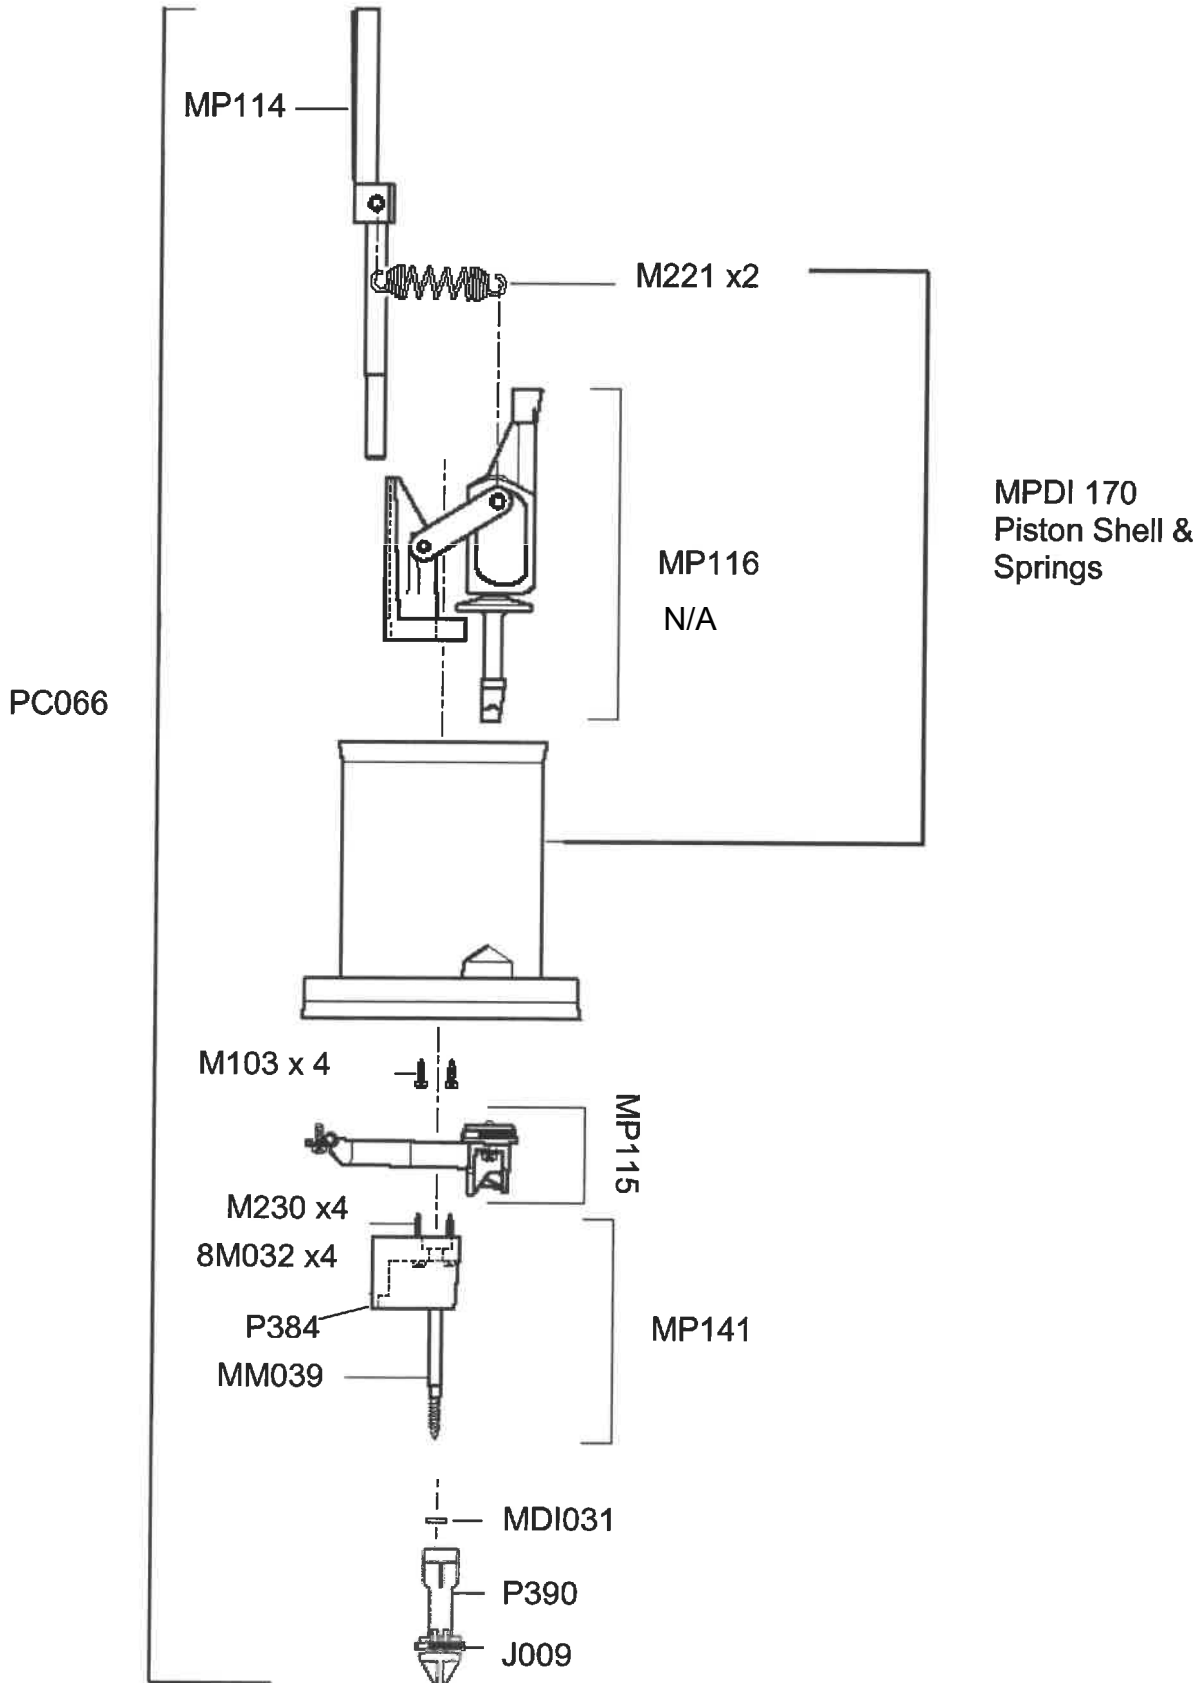

DOSATRON D45RE1.5

4.5m³/h – 0.2% - 1.5%
0.5 – 5 bar

PVDF - MP096P - Upper Body Assembly PVDF Including MP150
PJ063P - Lower Body PVDF and Seal
P221P - Body Connection Nut PVDF

DOSATRON D45RE1.5

4.5m³/h – 0.2% - 1.5%
0.5 – 5 bar

PJ096 – Seal Set, Non Return Valve & Barbed Fitting:-
(J534 x2, J009, PJ121, J024, PJ025, PDI1212)

DOSATRON D45RE1.5

4.5m³/h – 0.2% - 1.5%
0.5 – 5 bar

DOSATRON D45RE1.5

4.5m³/h – 0.2% - 1.5%
0.5 – 5 bar